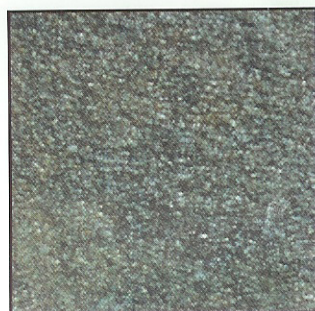

Acid Stain Color Chart

Bluestone

Turtleneck

Rainforest

Tropicana

Wolverine

Medallion

Nightfall

Gibraltar

The above samples are merely an indication of the many colors possible when properly using Stardek Acid Stain. Results may vary as the effects of Stardek are unique to each concrete surface. Test samples should always be made before determining the final color. Many more combinations can be achieved by using Stardek Color Hardener. To obtain lighter colors, use a light color or white Color hardener.