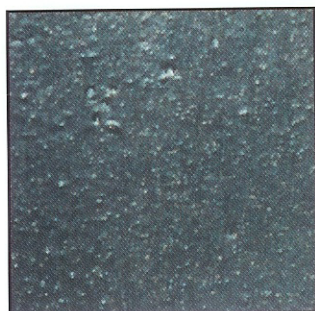

Acid Stain Color Chart

Bluestone

Turtleneck

Rainforest

Tropicana

Wolverine

Medallion

Nightfall

Gibraltar

The above samples are merely an indication of the many colors possible when properly using Stardek Acid Stain. Results may vary as the effects of Stardek are unique to each concrete surface. Test samples should always be made before determining the final color. Many more combinations can be achieved by using Stardek Color Hardener. To obtain lighter colors, use a light color or white Color hardener.