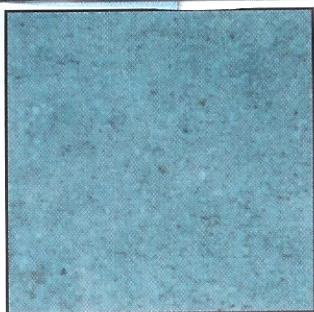

Acid Stain Color Chart

Bluestone

Turtleneck

Rainforest

Tropicana

Wolverine

Medallion

Nightfall

Gibraltar

The above samples are merely an indication of the many colors possible when properly using Stardek Acid Stain. Results may vary as the effects of Stardek are unique to each concrete surface. Test samples should always be made before determining the final color. Many more combinations can be achieved by using Stardek Color Hardener. To obtain lighter colors, use a light color or white Color hardener.