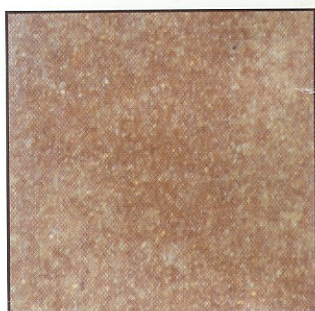

Acid Stain Color Chart

Bluestone

Turtleneck

Rainforest

Tropicana

Wolverine

Medallion

Nightfall

Gibraltar

The above samples are merely an indication of the many colors possible when properly using Stardek Acid Stain. Results may vary as the effects of Stardek are unique to each concrete surface. Test samples should always be made before determining the final color. Many more combinations can be achieved by using Stardek Color Hardener. To obtain lighter colors, use a light color or white Color hardener.