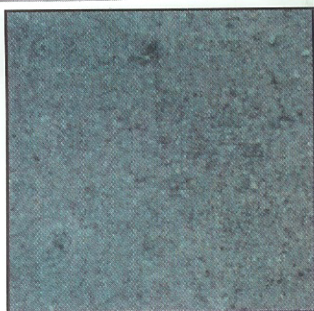

Acid Stain Color Chart

Bluestone

Turtleneck

Rainforest

Tropicana

Wolverine

Medallion

Nightfall

Gibraltar

The above samples are merely an indication of the many colors possible when properly using Stardek Acid Stain. Results may vary as the effects of Stardek are unique to each concrete surface. Test samples should always be made before determining the final color. Many more combinations can be achieved by using Stardek Color Hardener. To obtain lighter colors, use a light color or white Color hardener.